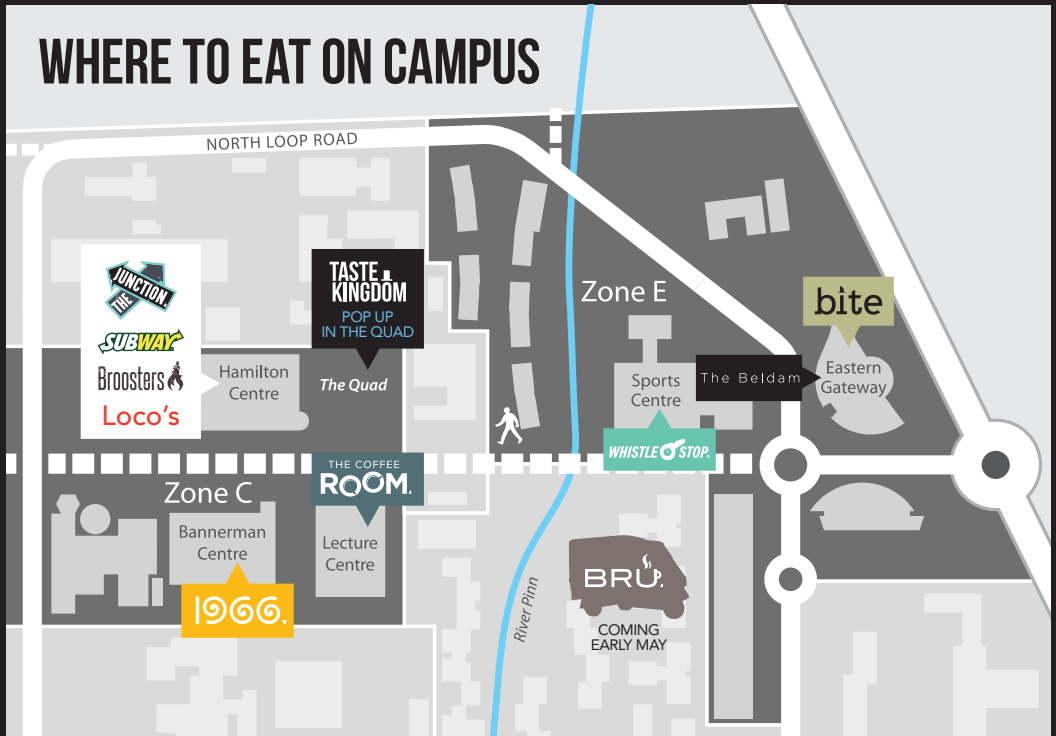

WHERE TO EAT ON CAMPUS

TASTE KINGDOM CATERING FACILITIES

from May 8th to early September

ZONE C

HAMILTON CENTRE

The Junction

Social Kitchen becomes *The Junction*.
Closed from May 6th. Reopens early September. Please use Pop Up In The Quad in the interim

THE QUAD

Pop Up In The Quad

Temporary pop up food hub during The Junction refurb.
Opens May 8th until July 1st

Subway Business as usual

Locos Business as usual

Broosters

Yardbird becomes *Broosters*.

Closed from May 6th. Reopens May 8th

LECTURE CENTRE

The Coffee Room

NEW outlet on ground floor!
Opens mid July

BANNERMAN CENTRE

1966

Proud to serve Costa becomes *1966*.
Business as usual until early July.
(Reopens early September)

ZONE E

SPORTS CENTRE

Whistlestop

Be Active becomes *Whistlestop*.

Closes May 5th. Reopens May 8th

EASTERN GATEWAY

Bite

Metrobite becomes *Bite*.
Closes May 5th. Reopens May 8th

The Beldam

Closes May 5th. Reopens May 8th